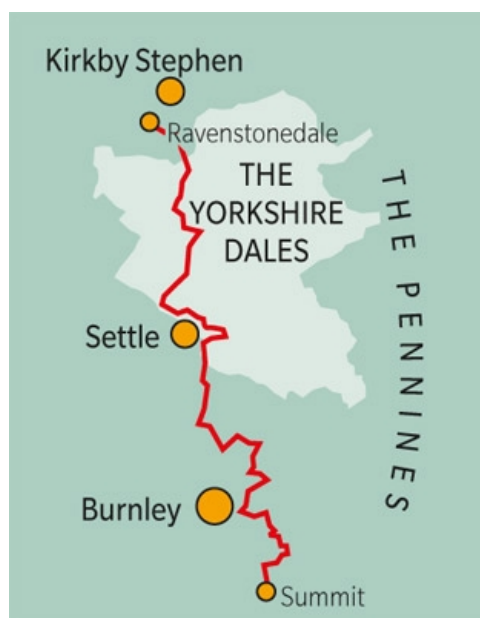

Stretching from Summit, Lancashire to the outskirts of Kirkby Stephen in Cumbria, these stages offer exceptional riding in one of Britain's most beautiful wild areas. 11 mountain biking loops branch off from the main route for extra time in the saddle.

## Related books

9781852846305 - Cycling in the Peak District

9781852846442 - Mountain Biking in the Lake District

9781852846459 - Mountain Biking on the South Downs

9781852846763 - Mountain Biking in the Yorkshire Dales

9781852846879 - Cycling in the Yorkshire Dales

9781852847029 - Mountain Biking on the North Downs